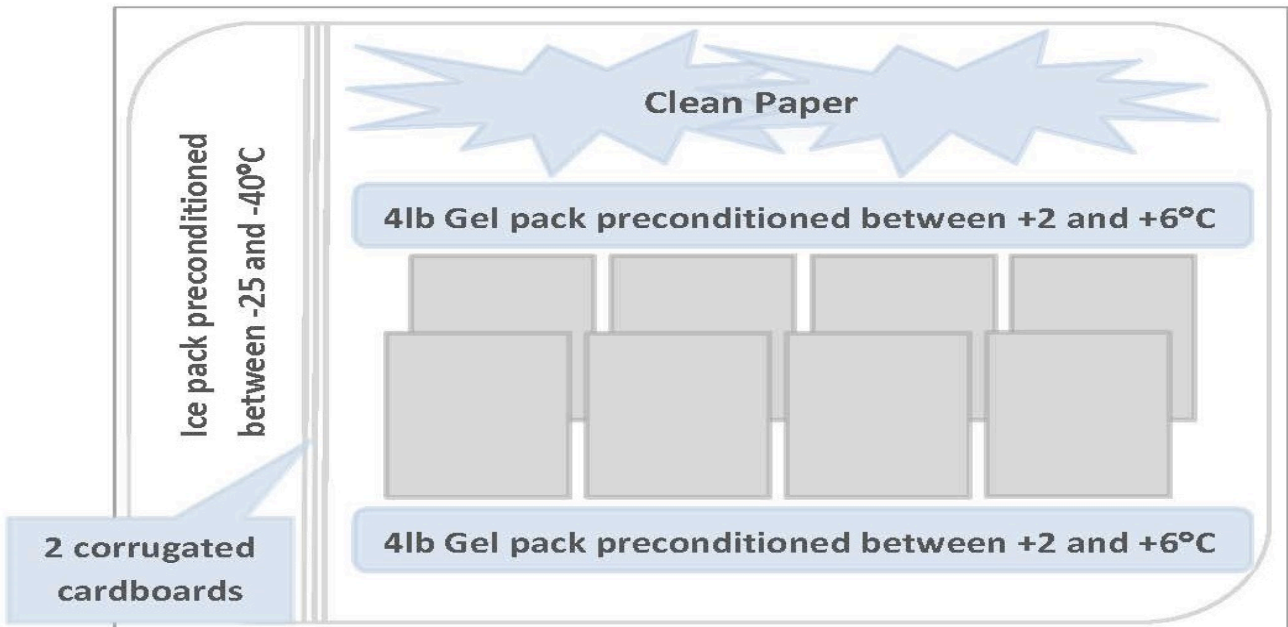

Packing Configuration for the J82 Shipping Container

Shipping 1 - 8 RBC units

Shipping (2- 25C) PPP products

Packing Configuration for the E38 Shipping Container

Shipping 1-6 PLTs

Shipping (19-25C) PPP