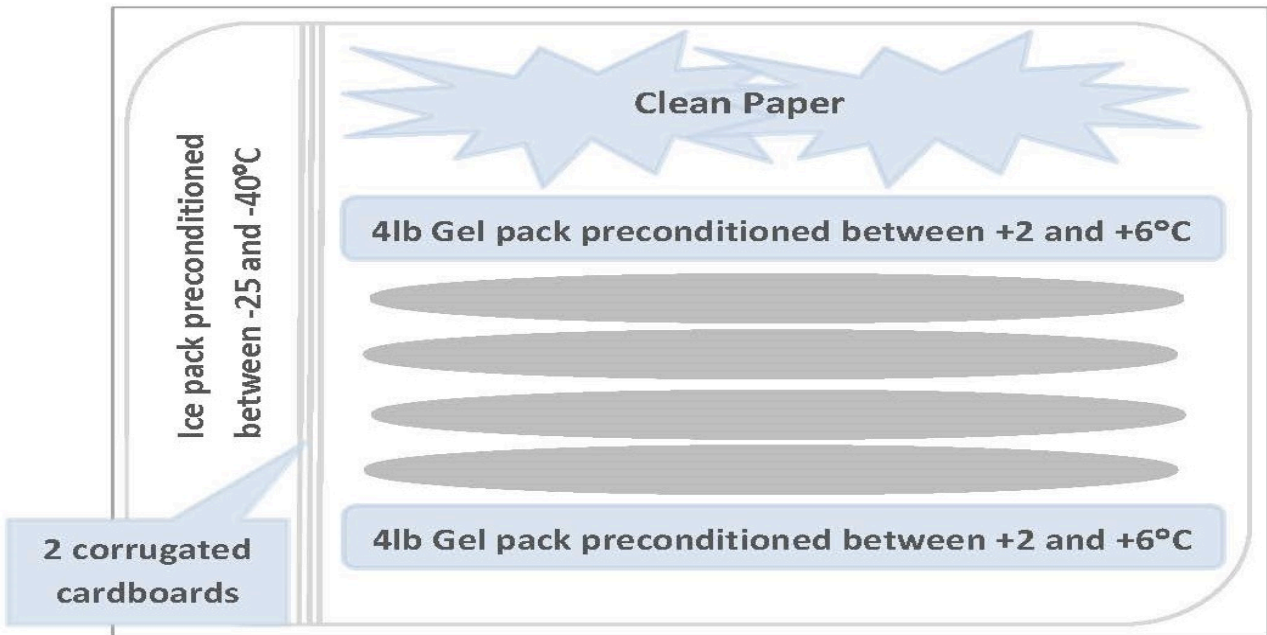

Packing Configuration for the J82 Shipping Container

Shipping 1 - 8 RBC units

Shipping (2- 25C) PPP products

Packing Configuration for the E38 Shipping Container

Shipping 1-6 PLTs

Shipping (19-25C) PPP