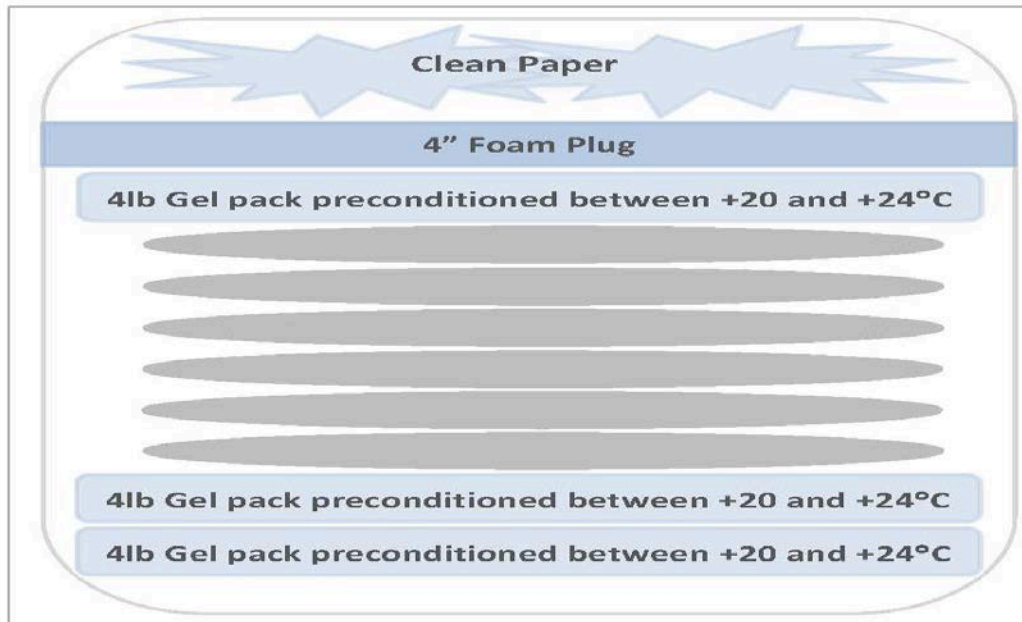

Packing Configuration for the J82 Shipping Container

Shipping 1 - 8 RBC units

Shipping (2- 25C) PPP products

Packing Configuration for the E38 Shipping Container

Shipping 1-6 PLTs

Shipping (19-25C) PPP